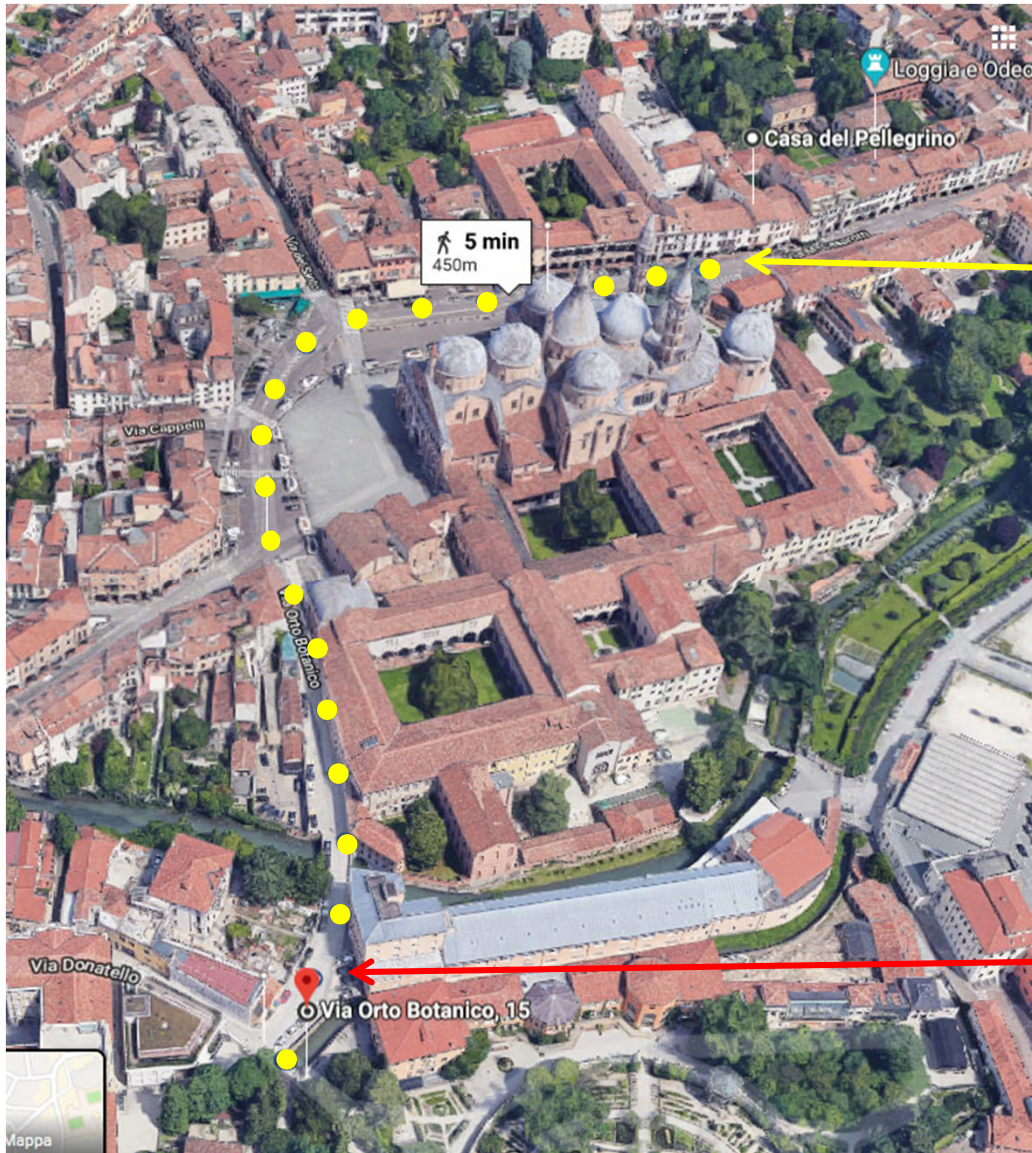

Route from Hotel *Casa del Pellegrino* to Orto Botanico

Hotel Casa del Pellegrino
GPS: 45.402151, 11.881626

Orto Botanico (main entrance)
GPS: 45.399444, 11.879807